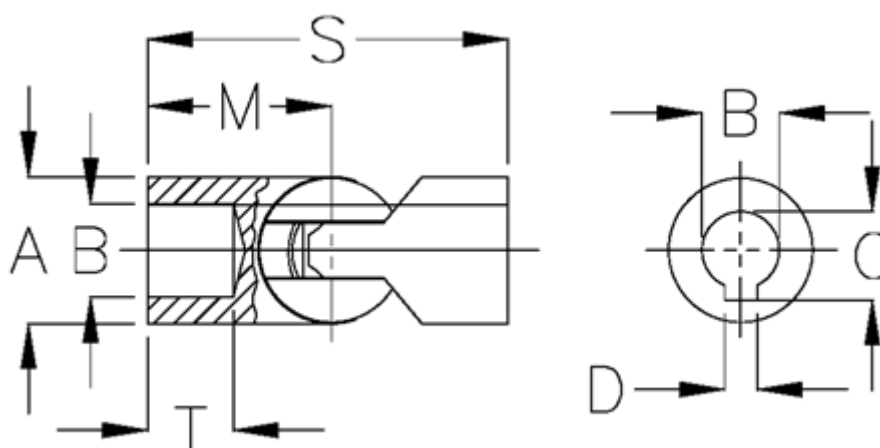

Article number: 07840403

Description: Ball joint, single 0.840.403
0.840.403

Measures

A	= 40
B H7	= 20
C	= 22.8
D	= 6
M	= 50.0
Max torque (Nm)	= 160
s	= 100
T	= 24